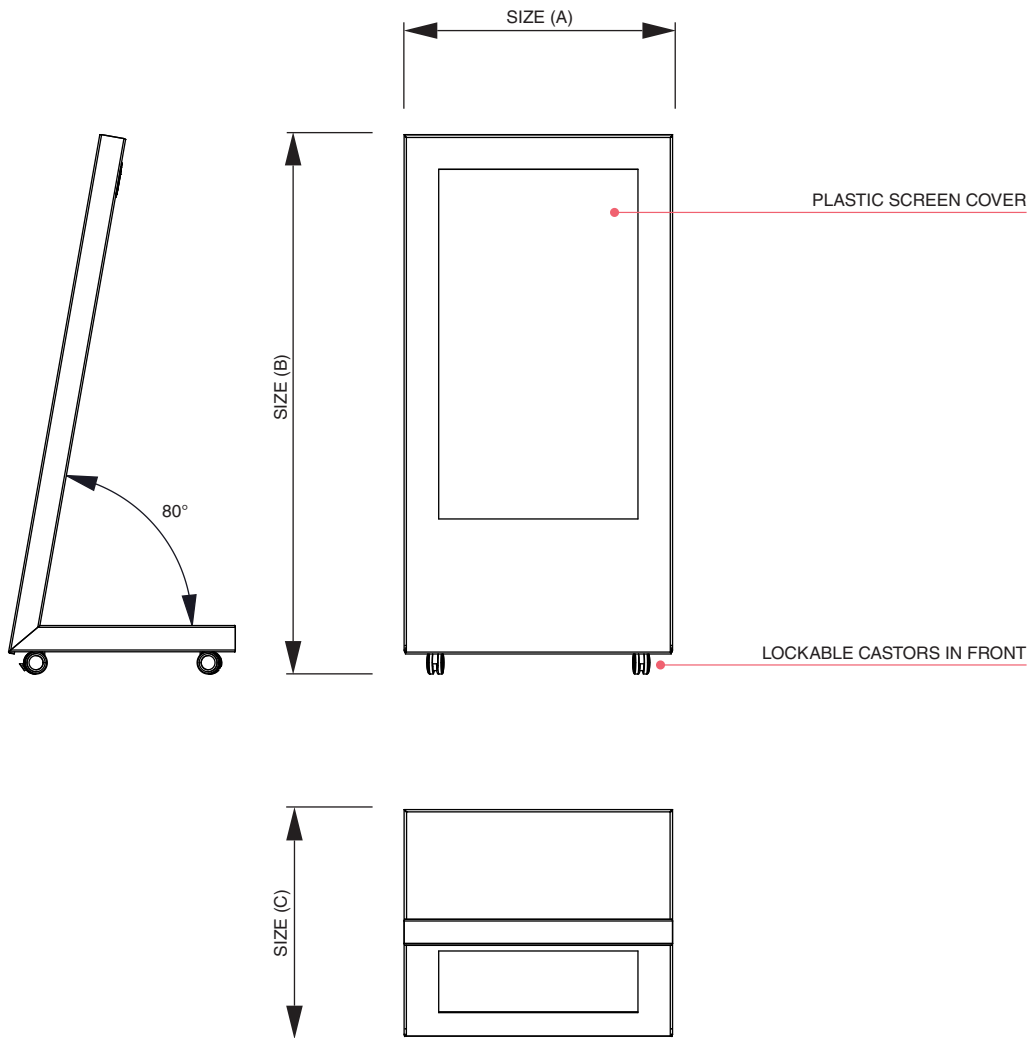

PRODUCT SHEET

Digital A-Board

- standard screen size 43"
- plastic front panel
- heavy duty aluminium frame made of anodized aluminium profile
- can be securely locked
- movable, on wheels
- power supply cord and electric sockets ready for use inside
- possibility to plug-in Ethernet cable
- production in RAL colors possible on request
- maximal depth of the monitor 90mm

www.whitelightdisplay.co.uk

PRODUCT SHEET

Digital A-Board

PRODUCT SHEET

Digital A-Board

article code	EAN / GTIN	screen size	maximal screen depth	size (A x B x C)	net weight
DSIBDA43F	-	43"	60 mm	710 x 1427 x 600 mm	39,0 kg

article code	packing size	packing weight	pcs / pallet	weight of pallet	volumetric weight	belt size	shipping
DSIBDA43F	0 x 0 x 0 mm	0,0 kg	0	0 kg	0,00 kg	0 mm	individual